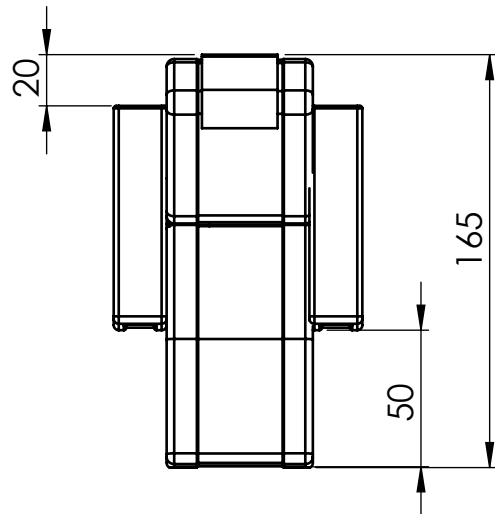

GLOBE

Seat 58	Straight armrest	Straight armrest with storage	Wedge armrest with storage
GSMF	GSXF	GSSXF	GXWSF

GLOBE

Seat 58

Grand Film Chairs

Measurements in cm