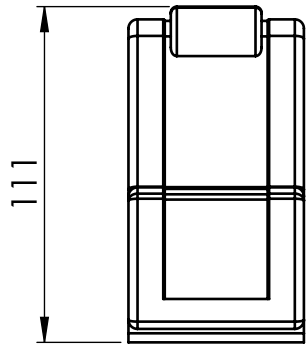

GLOBE

Seat 58	Straight armrest	Straight armrest with storage	Wedge armrest with storage
GSMF	GSXF	GSSXF	GXWSF

GLOBE

Seat 58

Grand Film Chairs

Measurements in cm