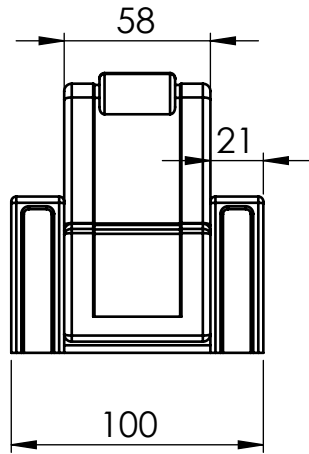

GLOBE

Seat 58	Straight armrest	Straight armrest with storage	Wedge armrest with storage
GSMF	GSXF	GSSXF	GXWSF

GLOBE

Seat 58

Grand Film Chairs

Measurements in cm