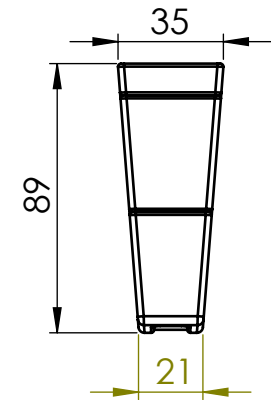

GLOBE

Seat 58	Straight armrest	Straight armrest with storage	Wedge armrest with storage
GSMF	GSXF	GSSXF	GXWSF

GLOBE

Seat 58

Grand Film Chairs

Measurements in cm