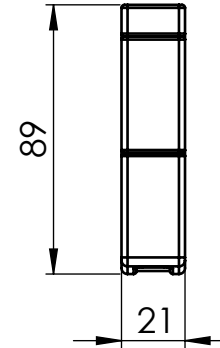

GLOBE

Seat 58	Straight armrest	Straight armrest with storage	Wedge armrest with storage
GSMF	GSXF	GSSXF	GXWSF

GLOBE

Seat 58

Grand Film Chairs

Measurements in cm