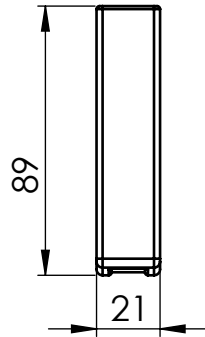

GLOBE

Seat 58	Straight armrest	Straight armrest with storage	Wedge armrest with storage
GSMF	GSXF	GSSXF	GXWSF

GLOBE

Seat 58

Grand Film Chairs

Measurements in cm