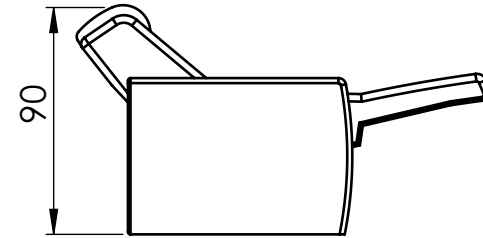

GLOBE

Seat 58	Straight armrest	Straight armrest with storage	Wedge armrest with storage
GSMF	GSXF	GSSXF	GXWSF

GLOBE

Seat 58

Grand Film Chairs

Measurements in cm