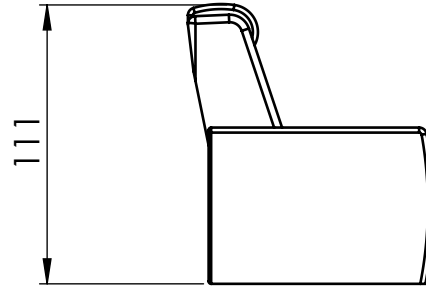

GLOBE

Seat 58	Straight armrest	Straight armrest with storage	Wedge armrest with storage
GSMF	GSXF	GSSXF	GXWSF

GLOBE

Seat 58

Grand Film Chairs

Measurements in cm