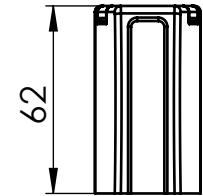

GLOBE

Seat 58	Straight armrest	Straight armrest with storage	Wedge armrest with storage
GSMF	GSXF	GSSXF	GXWSF

GLOBE

Seat 58

Grand Film Chairs

Measurements in cm