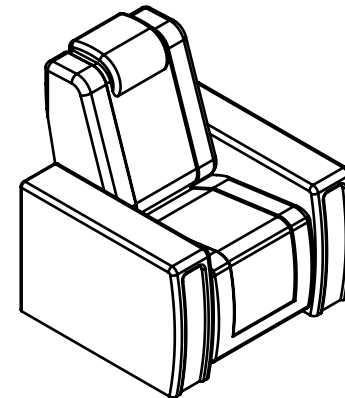

GLOBE

Seat 58	Straight armrest	Straight armrest with storage	Wedge armrest with storage
GSMF	GSXF	GSSXF	GXWSF

GLOBE

Seat 58

Grand Film Chairs

Measurements in cm