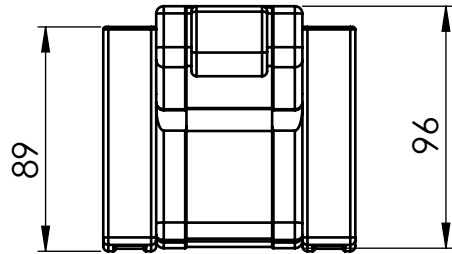

GLOBE

Seat 58	Straight armrest	Straight armrest with storage	Wedge armrest with storage
GSMF	GSXF	GSSXF	GXWSF

GLOBE

Seat 58

Grand Film Chairs

Measurements in cm