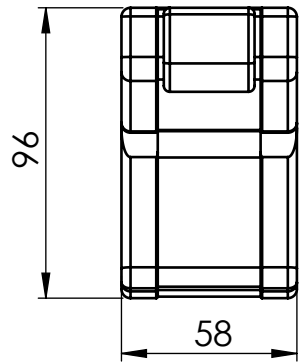

GLOBE

Seat 58	Straight armrest	Straight armrest with storage	Wedge armrest with storage
GSMF	GSXF	GSSXF	GXWSF

GLOBE

Seat 58

Grand Film Chairs

Measurements in cm