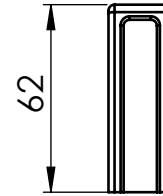

GLOBE

Seat 58	Straight armrest	Straight armrest with storage	Wedge armrest with storage
GSMF	GSXF	GSSXF	GXWSF

GLOBE

Seat 58

Grand Film Chairs

Measurements in cm