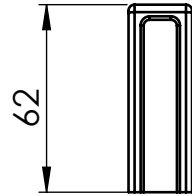

GLOBE

Seat 58	Straight armrest	Straight armrest with storage	Wedge armrest with storage
GSMF	GSXF	GSSXF	GXWSF

GLOBE

Seat 58

Grand Film Chairs

Measurements in cm